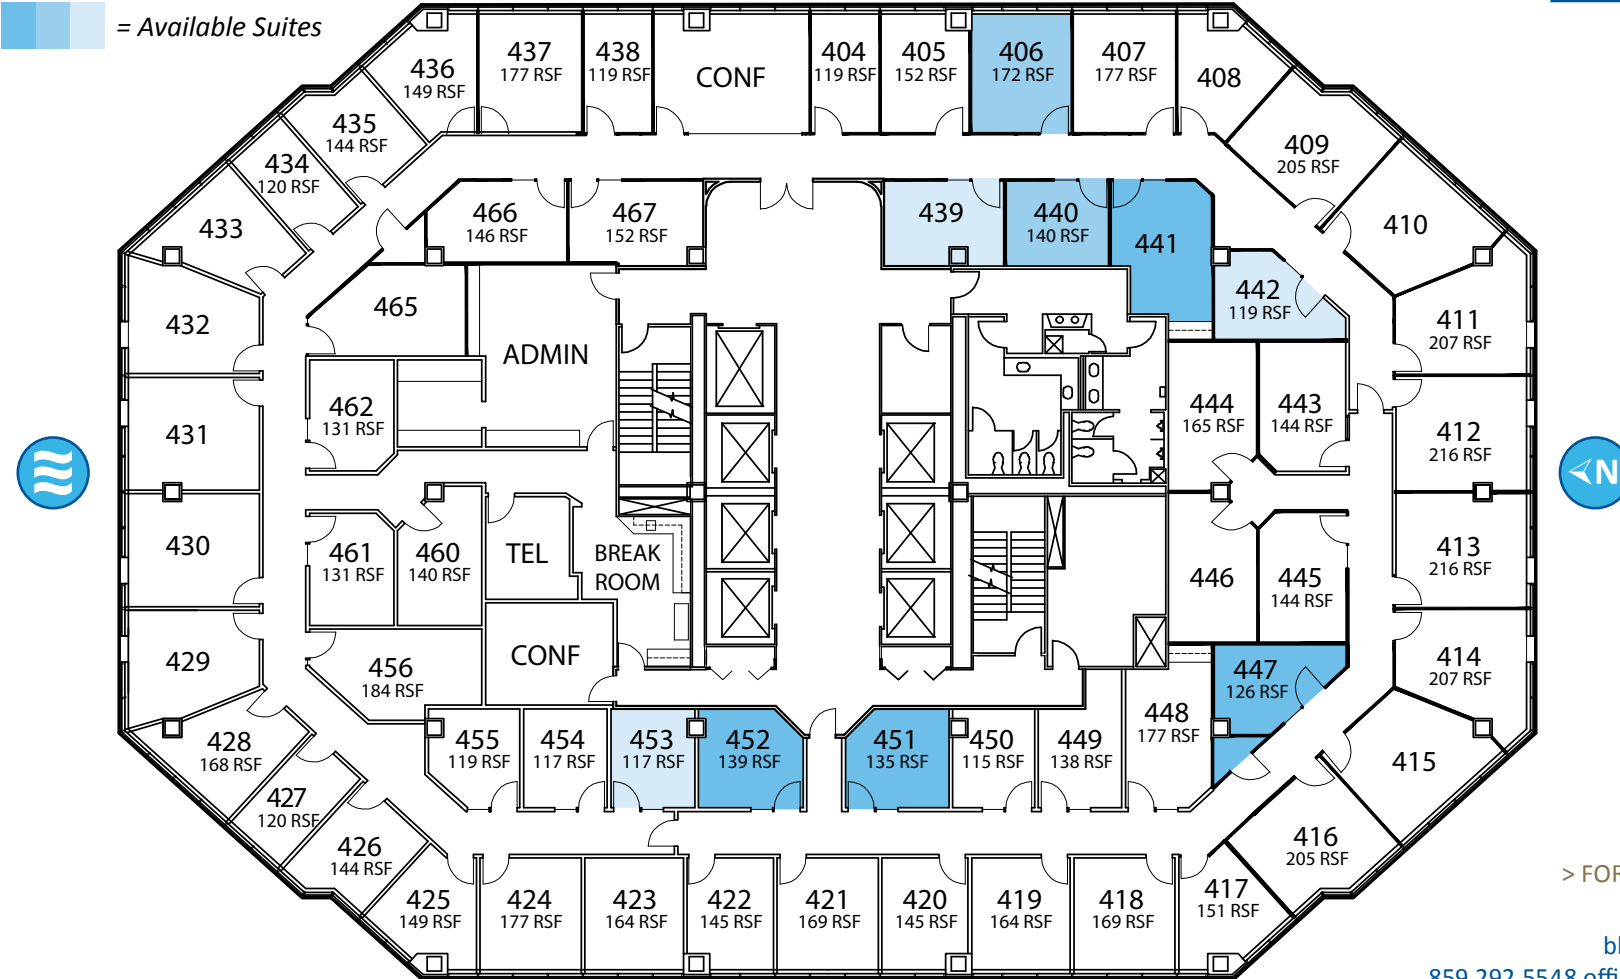

FLOOR PLANS

RIVERCENTER EXECUTIVE SUITES

Pricing starting at $300 per month

= Available Suites

RIVERCENTER I

4th FLOOR

AVAILABLE SPACE

> FOR MORE INFORMATION

Brett Lowery

blowery@corporex.com

859.292.5548 office | 937.974.5631 cell

Alex Birdsall

abirdsall@corporex.com

859.292.5557 office | 513.252.8917 cell