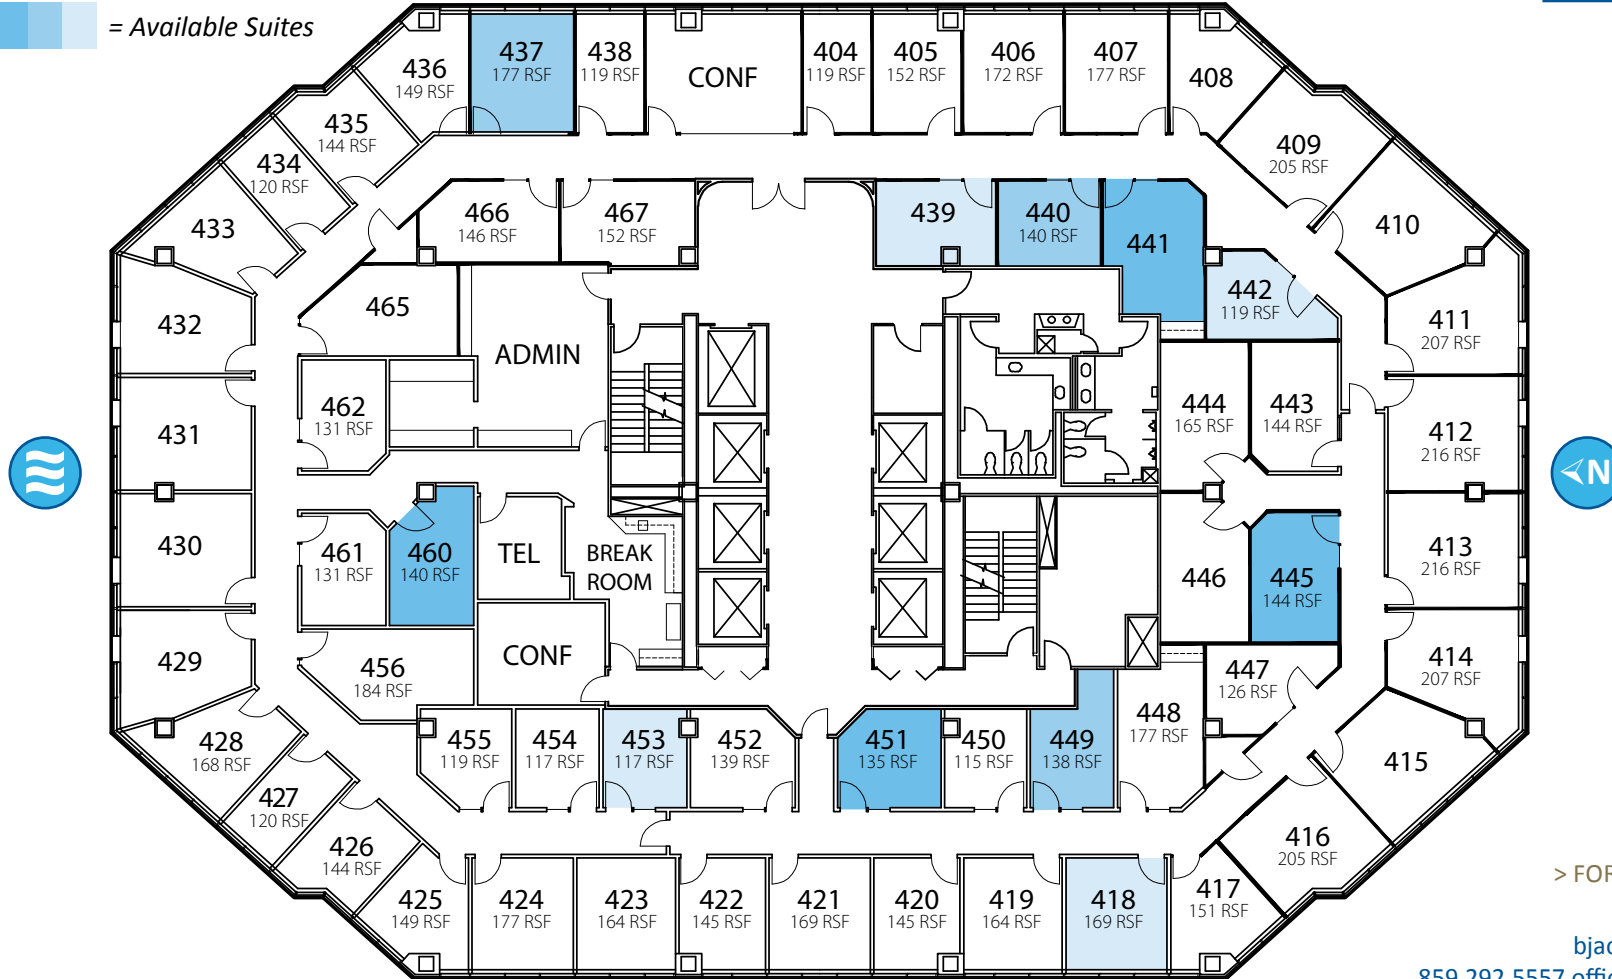

FLOOR PLANS

RIVERCENTER EXECUTIVE SUITES

Pricing starting at $300 per month

= Available Suites

RIVERCENTER I

4th FLOOR

AVAILABLE SPACE

> FOR MORE INFORMATION

Brooke Jacobsen

bjacobsen@corporex.com

859.292.5557 office | 303.887.4457 cell