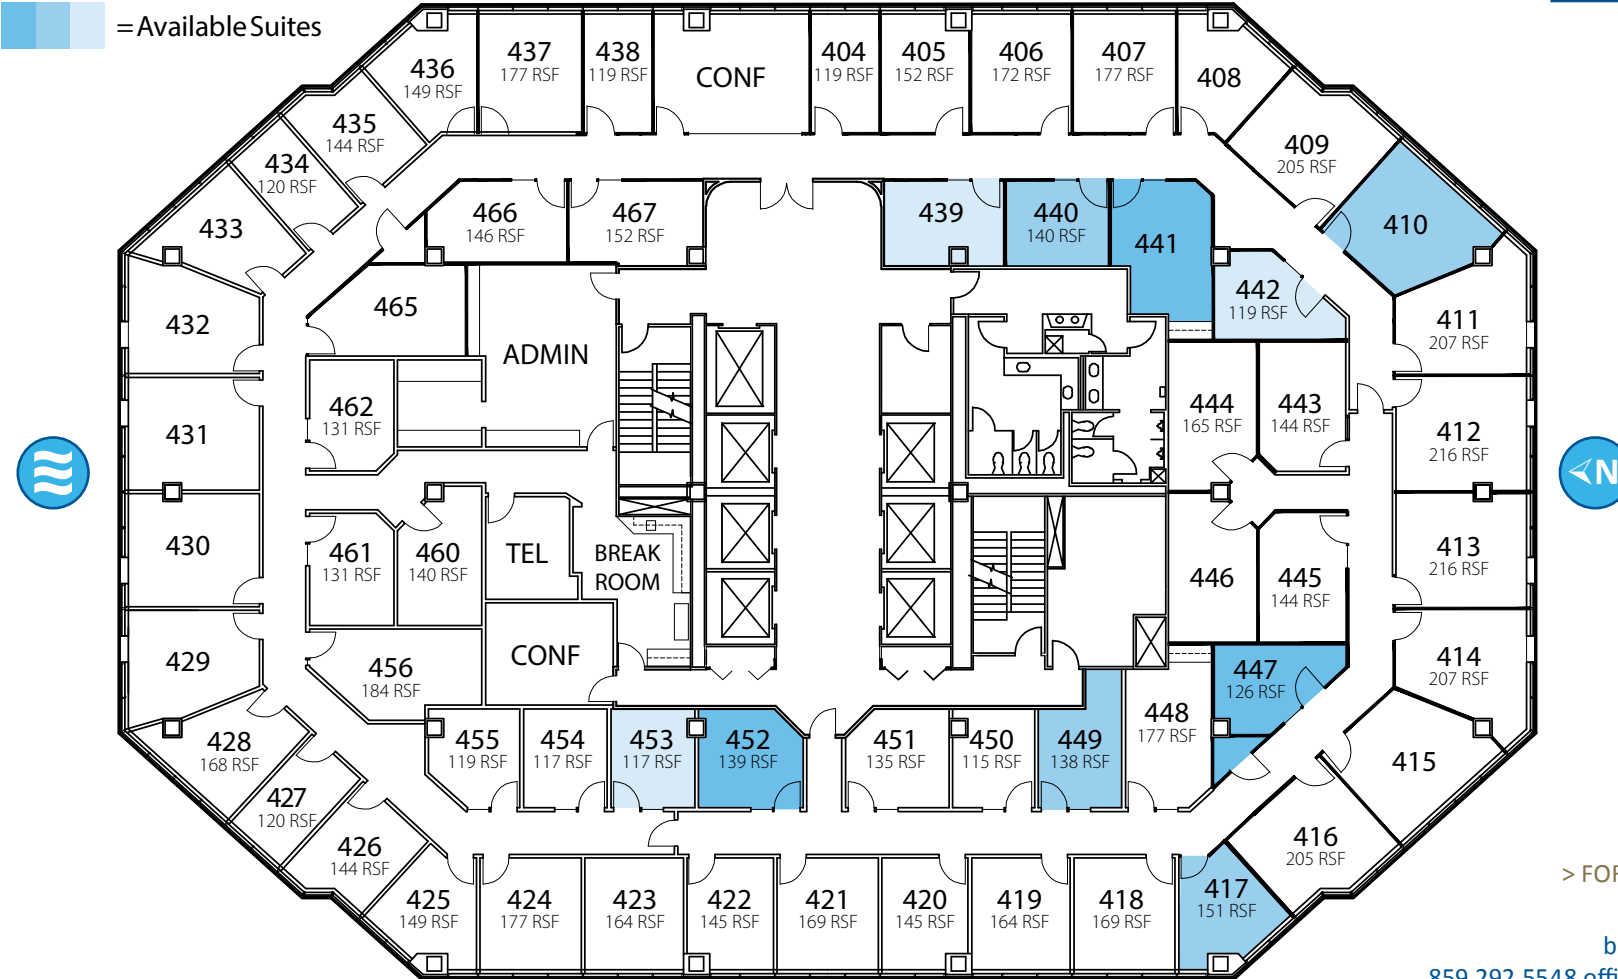

FLOOR PLANS

RIVERCENTER EXECUTIVE SUITES

Pricing starting at \$300 per month

 = Available Suites

RIVERCENTER I

4th FLOOR

AVAILABLE SPACE

> FOR MORE INFORMATION