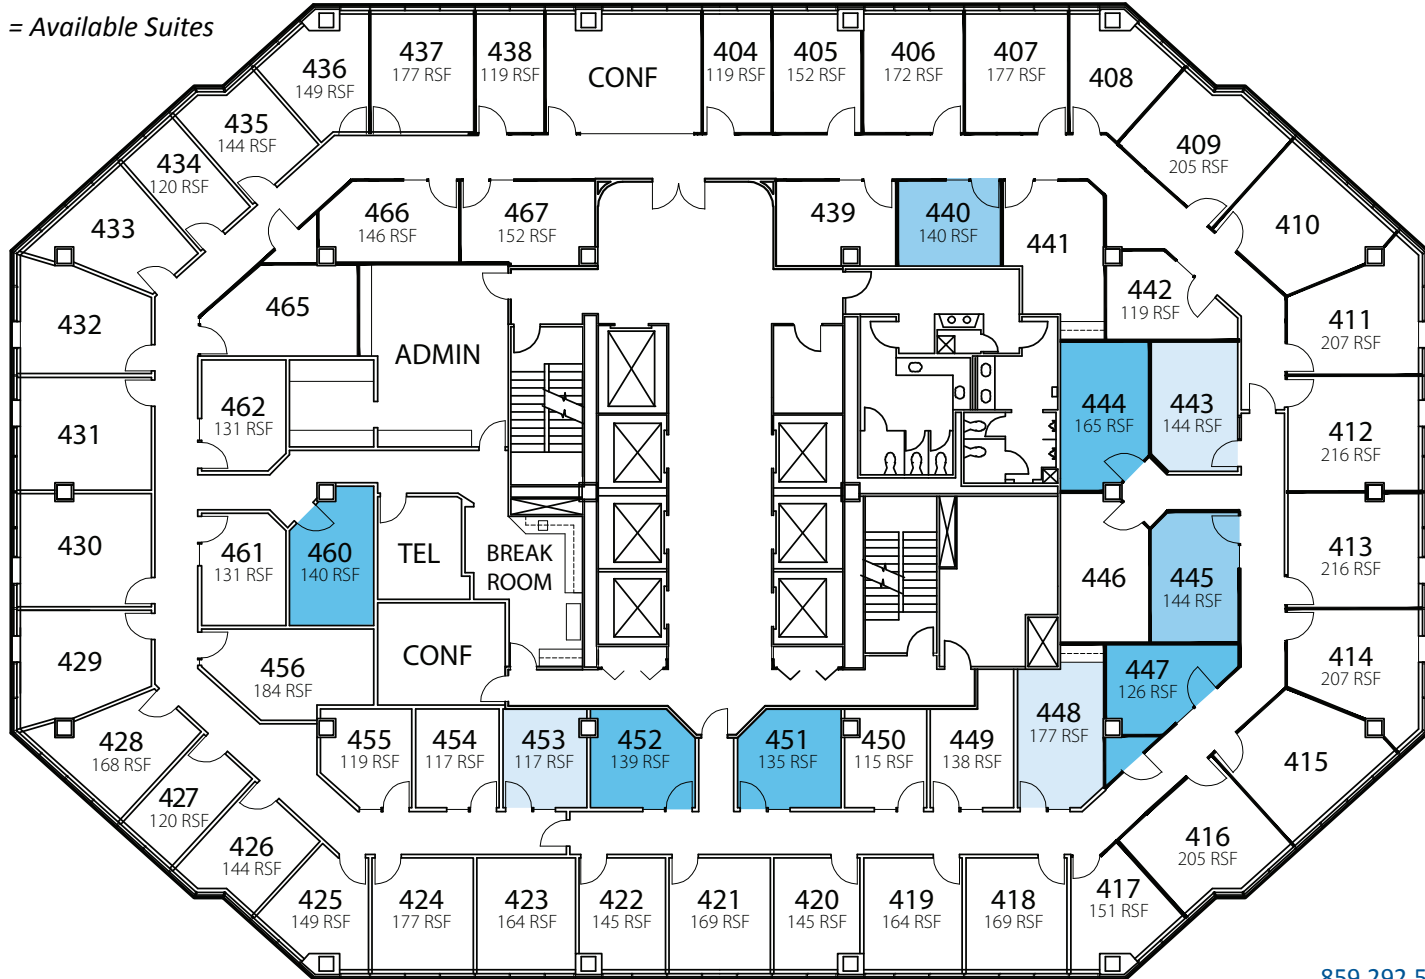

FLOOR PLANS

RIVERCENTER EXECUTIVE SUITES

Pricing starting at \$300 per month

 = Available Suites

RIVERCENTER I

4th FLOOR

AVAILABLE SPACE

> FOR MORE INFORMATION