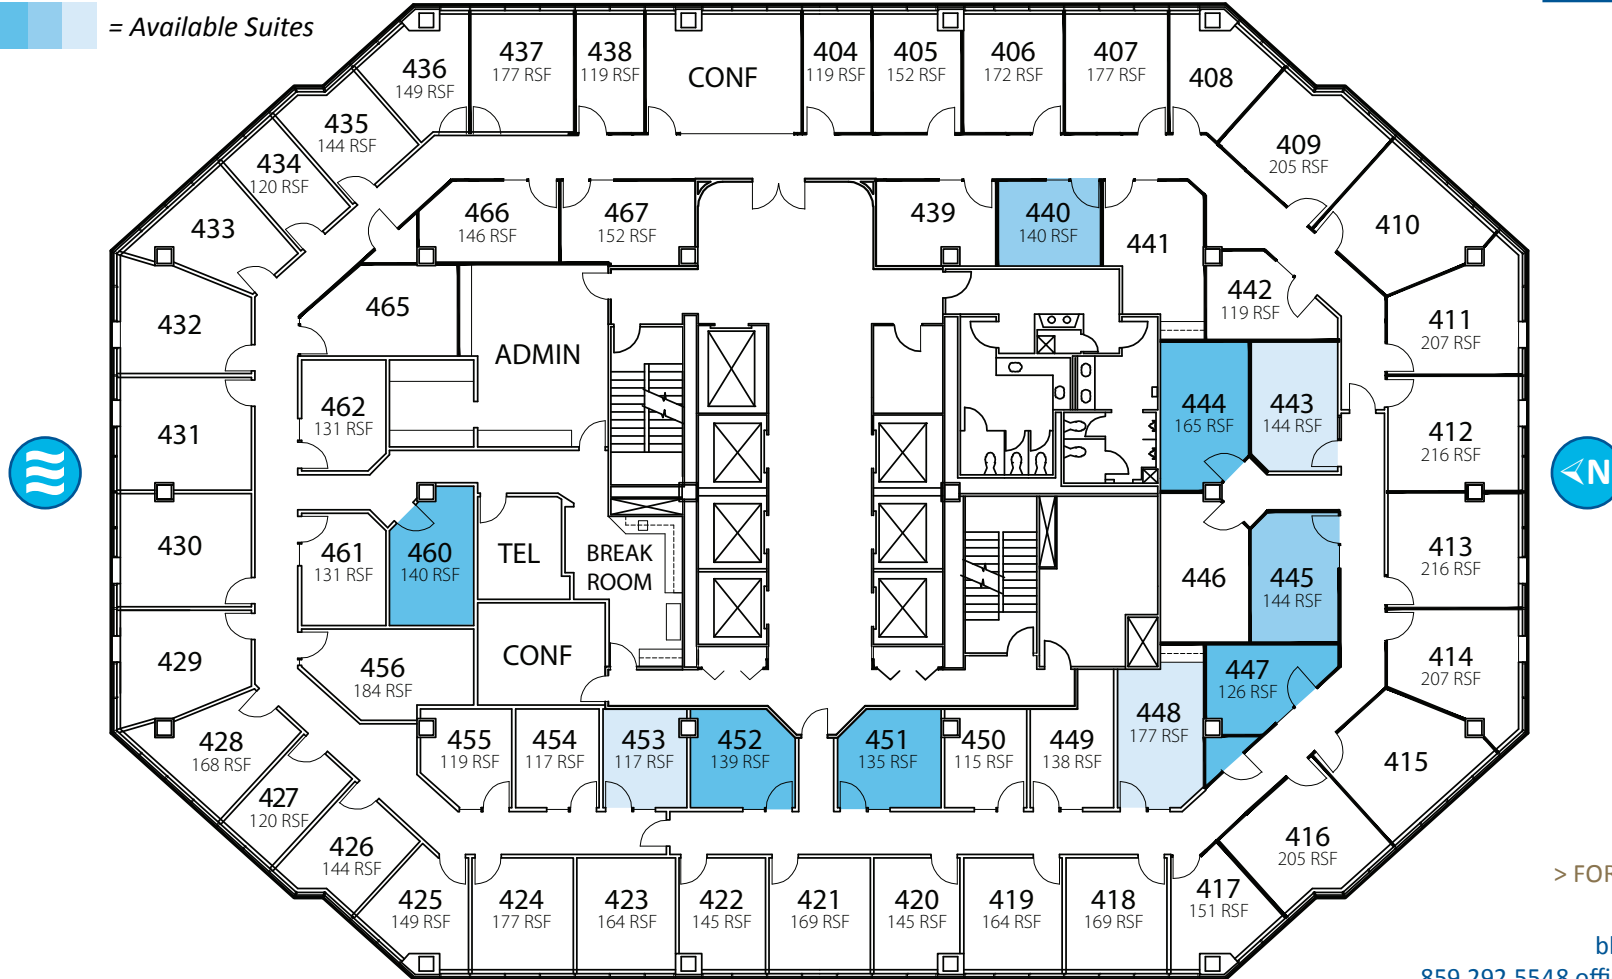

FLOOR PLANS

RIVERCENTER EXECUTIVE SUITES

Pricing starting at \$300 per month

 = Available Suites

RIVERCENTER I

4th FLOOR

AVAILABLE SPACE

> FOR MORE INFORMATION