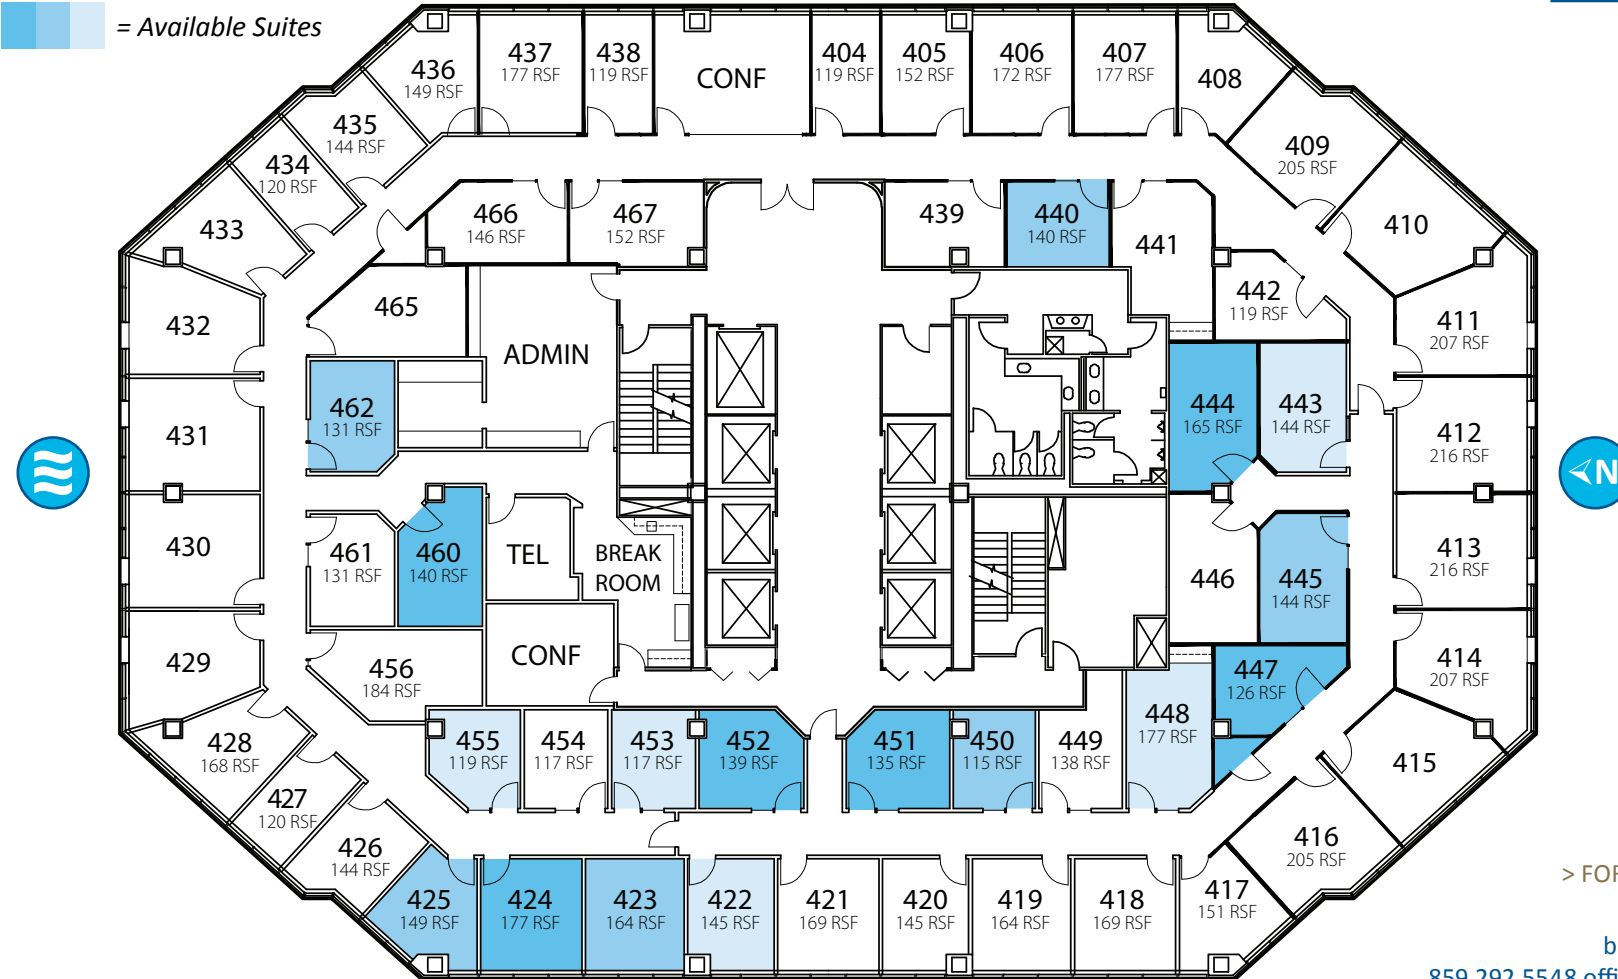

FLOOR PLANS

RIVERCENTER EXECUTIVE SUITES

Pricing starting at $300 per month

= Available Suites

RIVERCENTER I

4th FLOOR

AVAILABLE SPACE

> FOR MORE INFORMATION

Brett Lowery

blowery@corporex.com

859.292.5548 office | 937.974.5631 cell

Trevor Wellbrock

twellbrock@corporex.com

859.292.5583 office | 859.803.5743 cell