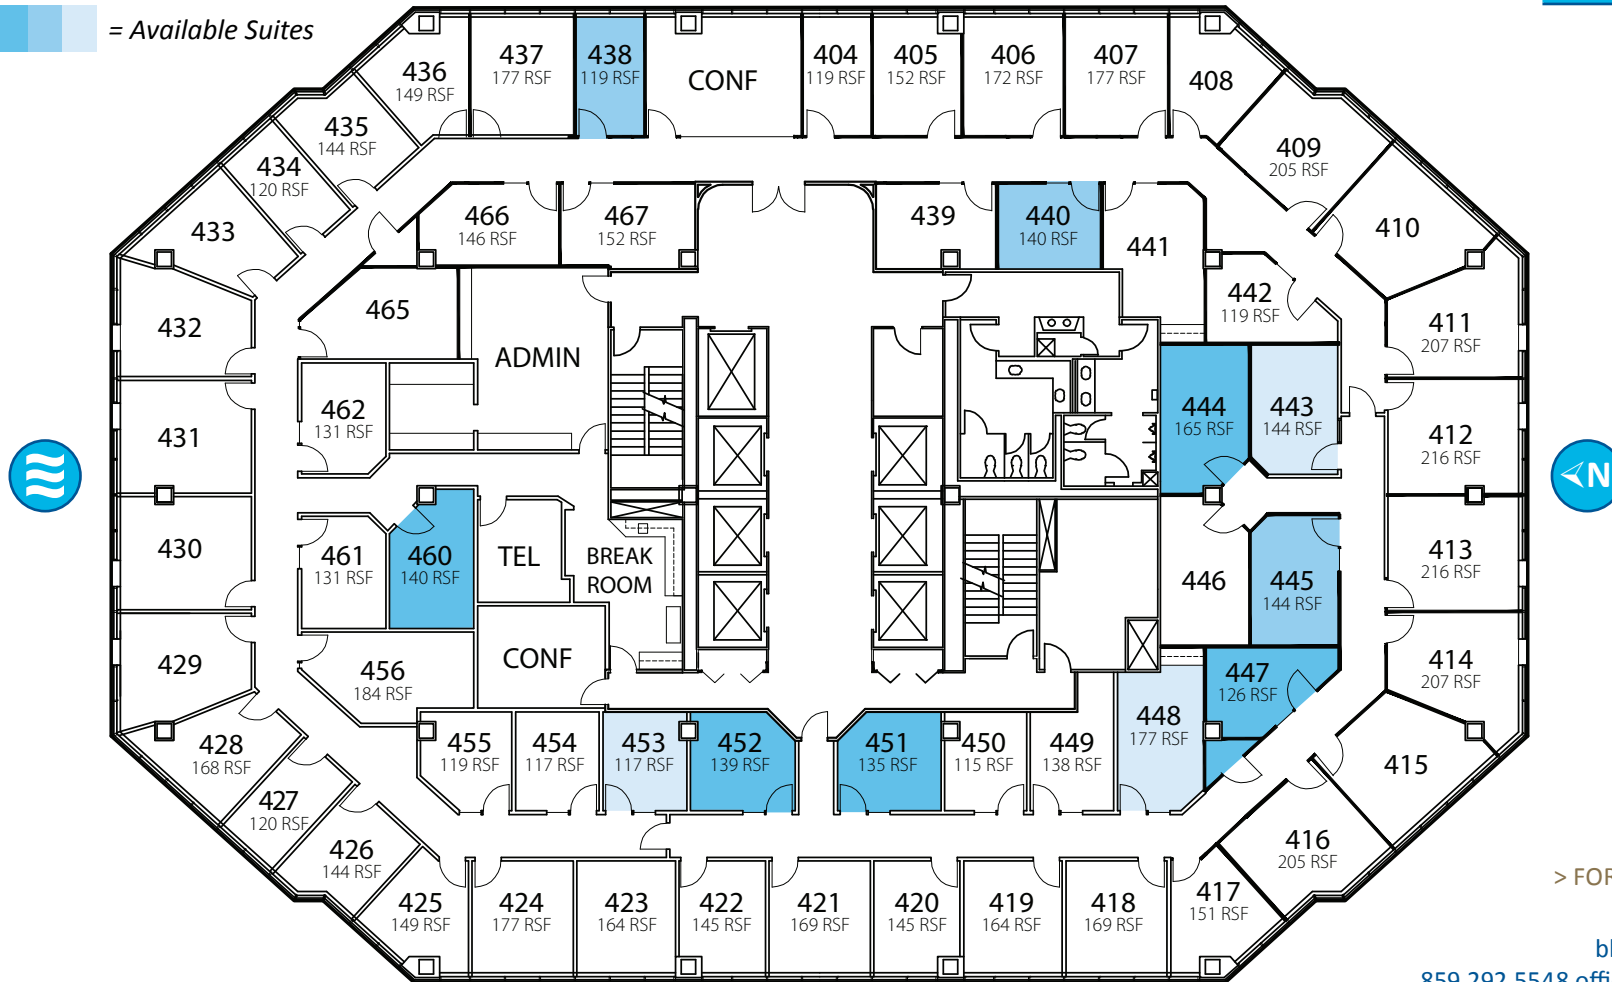

FLOOR PLANS

RIVERCENTER EXECUTIVE SUITES

Pricing starting at \$300 per month

 = Available Suites

RIVERCENTER I

4th FLOOR

AVAILABLE SPACE

> FOR MORE INFORMATION