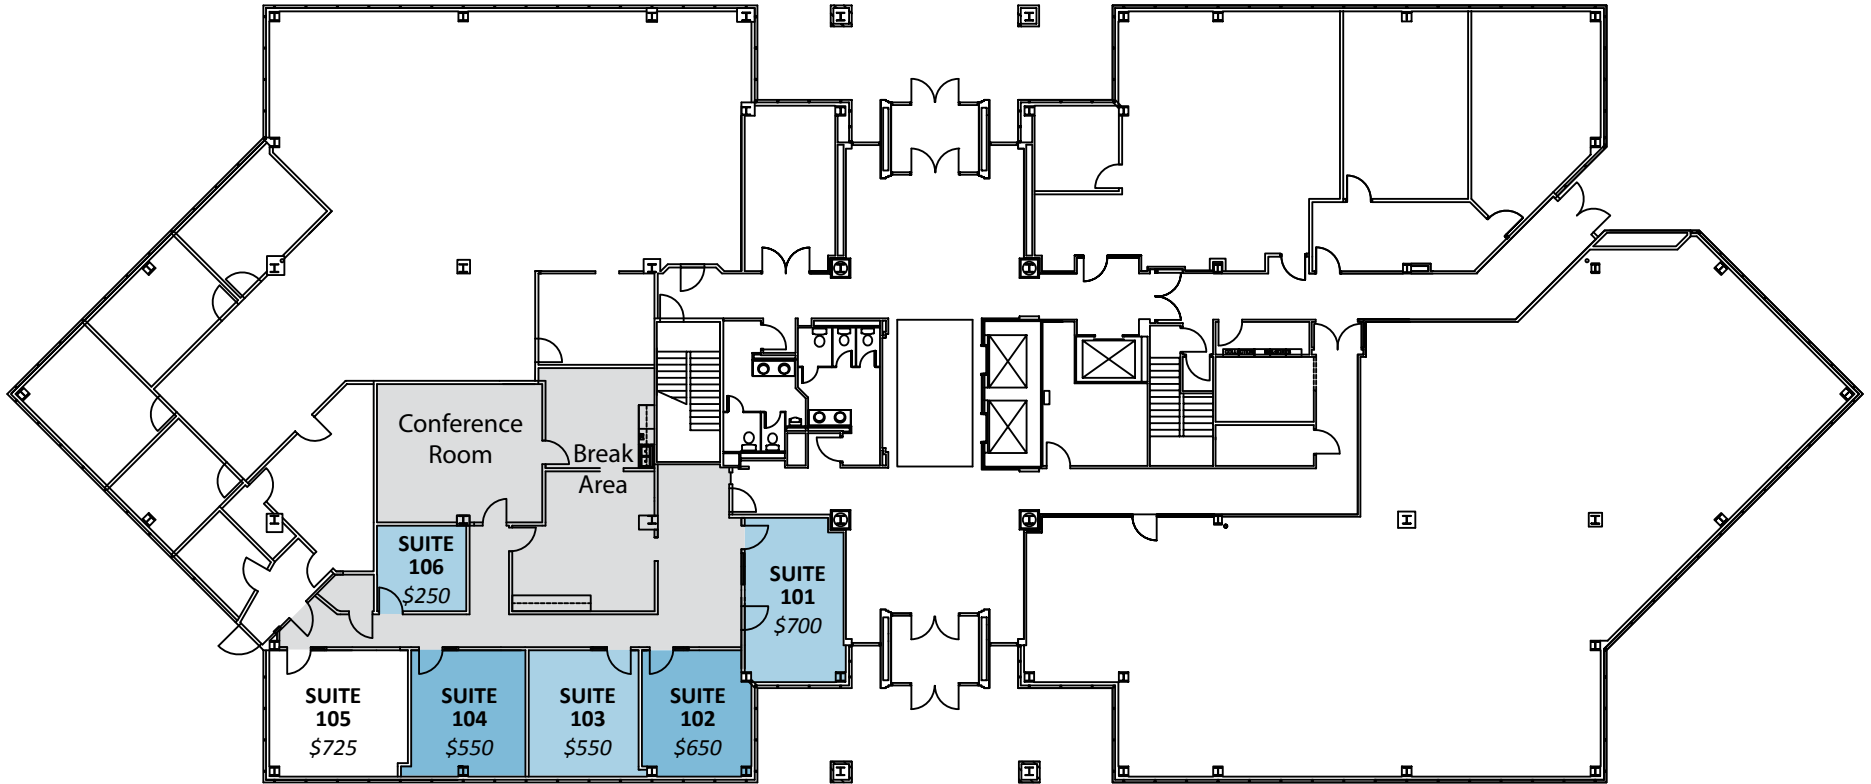

EXECUTIVE SUITES

Available = shaded in blue

** Prices shown are gross monthly cost*

Brett Lowery blowery@corporex.com
859.292.5548 office | 937.974.5631 cell

Alex Birdsall abirdsall@corporex.com
859.292.5557 office | 513.252.8917 cell