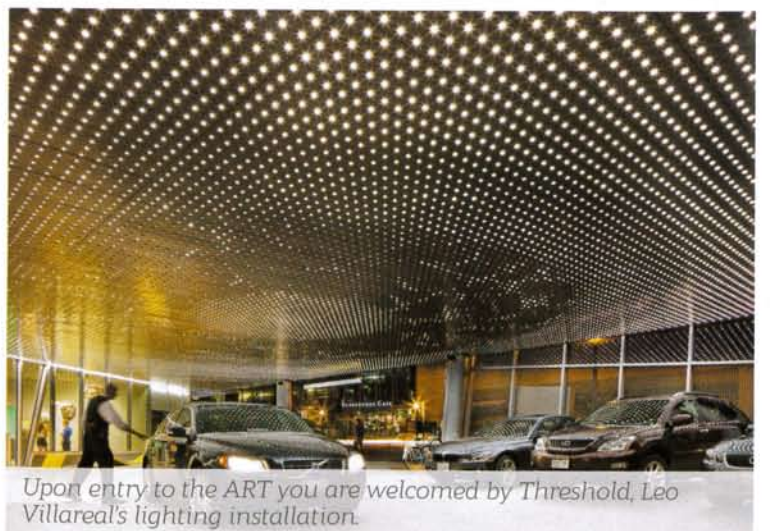

Enjoy additional installations in the concierge lobby.

The ART features FIRE, a lounge with a view to reflect and re-energize.

The office façade reflects the vibrancy of Broadway, downtown Denver's historical artery.

After pondering the meaning of art and exploring the views of downtown Denver and the Rocky Mountains its time to refuel at FIRE

Upon entry to the ART you are welcomed by Threshold, Leo Villareal's lighting installation.

Awake or asleep, work or play, the ART caters to your every need.

After pondering the meaning of art and exploring the views of downtown Denver and the Rocky Mountains its time to refuel at FIRE.

Large punched windows capture and frame Denver's skyline and views of the cultural center district.

Soak up city views on the outdoor terrace.

Enjoy additional installations in the concierge lobby.