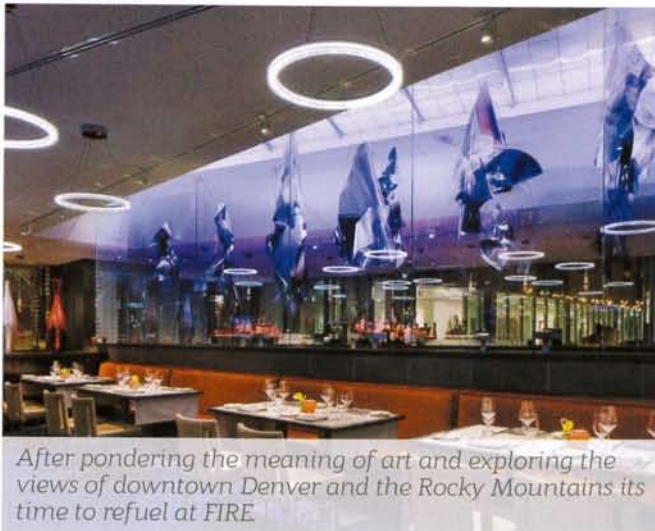

Enjoy additional installations in the concierge lobby.

The ART features FIRE, a lounge with a view to reflect and re-energize.

The office façade reflects the vibrancy of Broadway, downtown Denver's historical artery.

After pondering the meaning of art and exploring the views of downtown Denver and the Rocky Mountains its time to refuel at FIRE

Upon entry to the ART you are welcomed by Threshold, Leo Villareal's lighting installation.

Awake or asleep, work or play, the ART caters to your every need.

After pondering the meaning of art and exploring the views of downtown Denver and the Rocky Mountains its time to refuel at FIRE.

Large punched windows capture and frame Denver's skyline and views of the cultural center district.

Soak up city views on the outdoor terrace.

Enjoy additional installations in the concierge lobby.