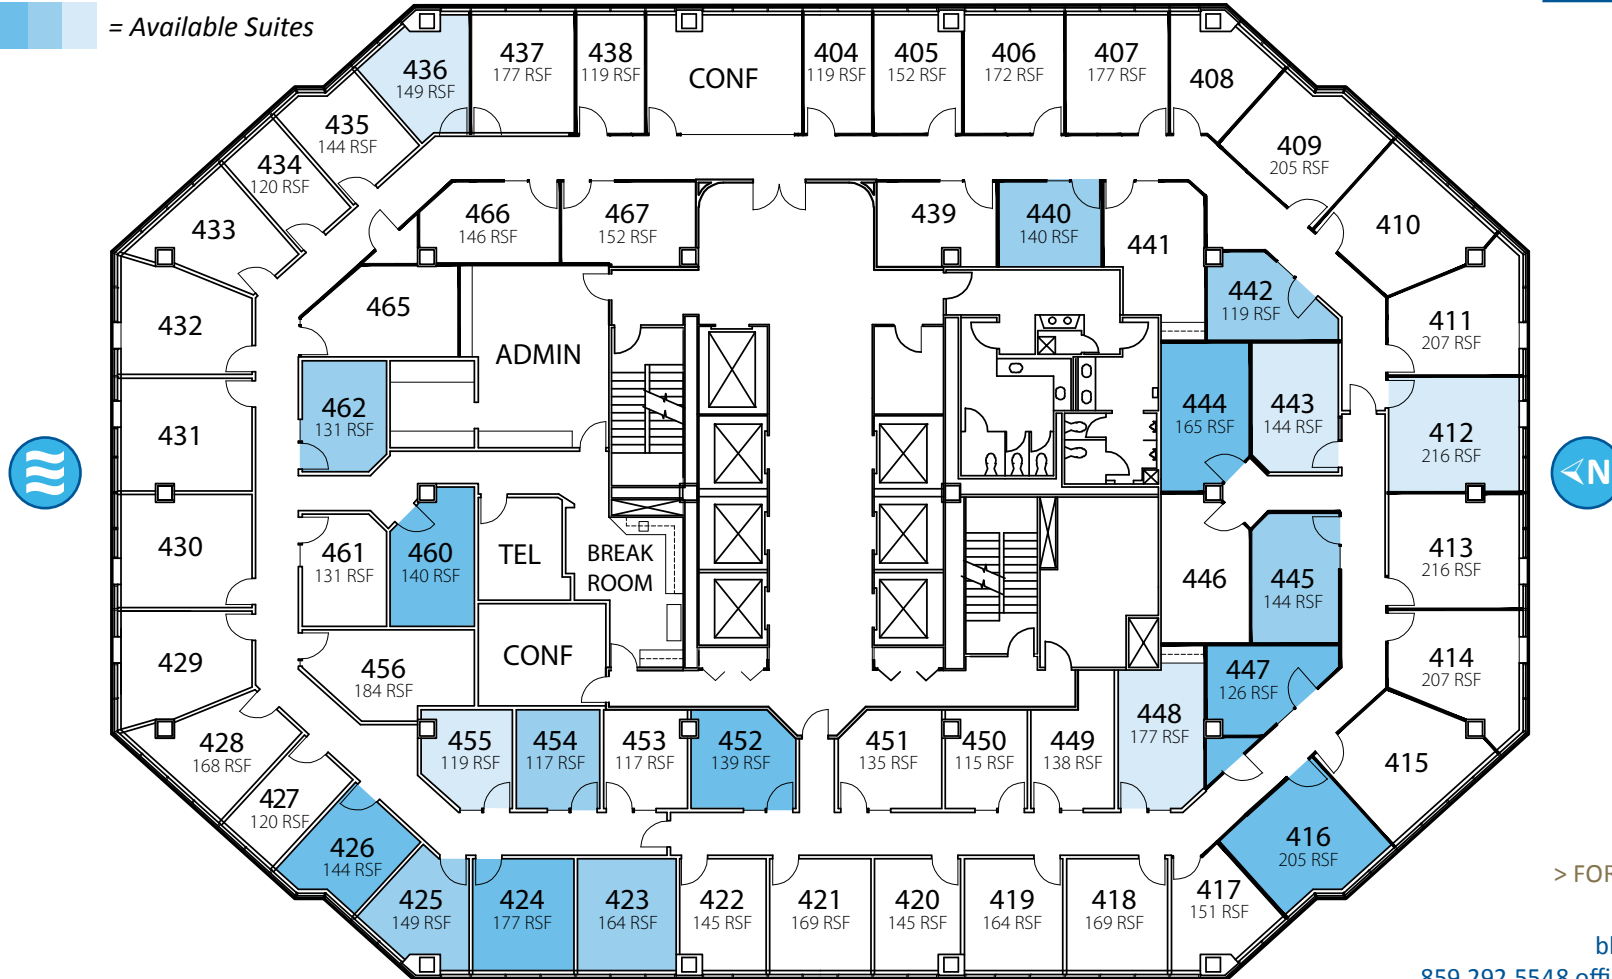

FLOOR PLANS

RIVERCENTER EXECUTIVE SUITES

Pricing starting at \$300 per month

 = Available Suites

RIVERCENTER I

4th FLOOR

AVAILABLE SPACE

> FOR MORE INFORMATION