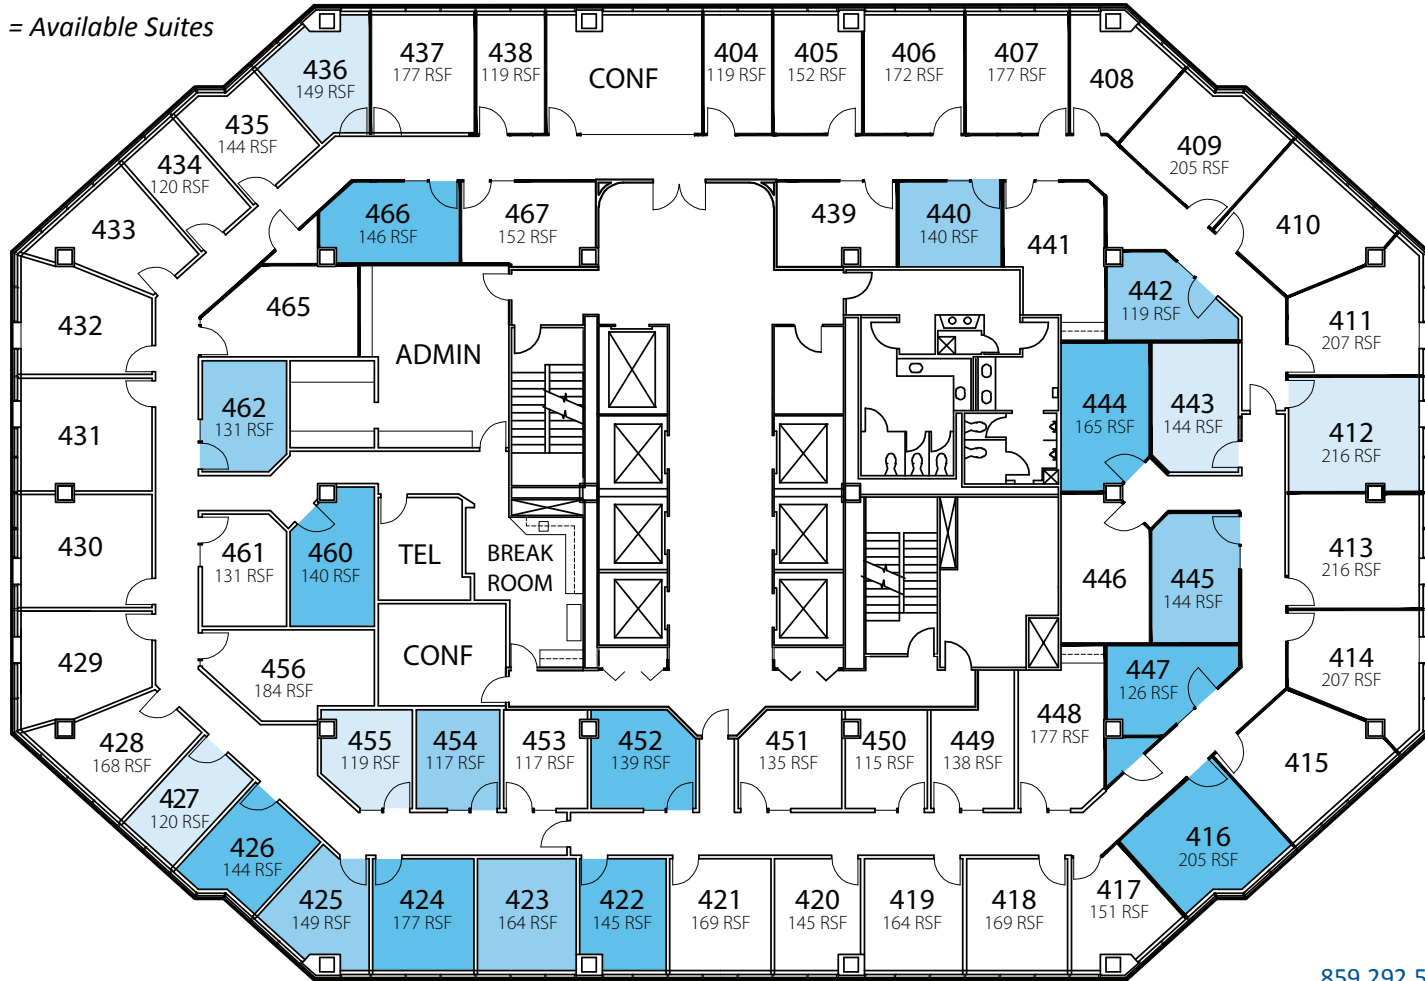

FLOOR PLANS

RIVERCENTER EXECUTIVE SUITES

Pricing starting at \$300 per month

 = Available Suites

RIVERCENTER I

4th FLOOR

AVAILABLE SPACE

> FOR MORE INFORMATION