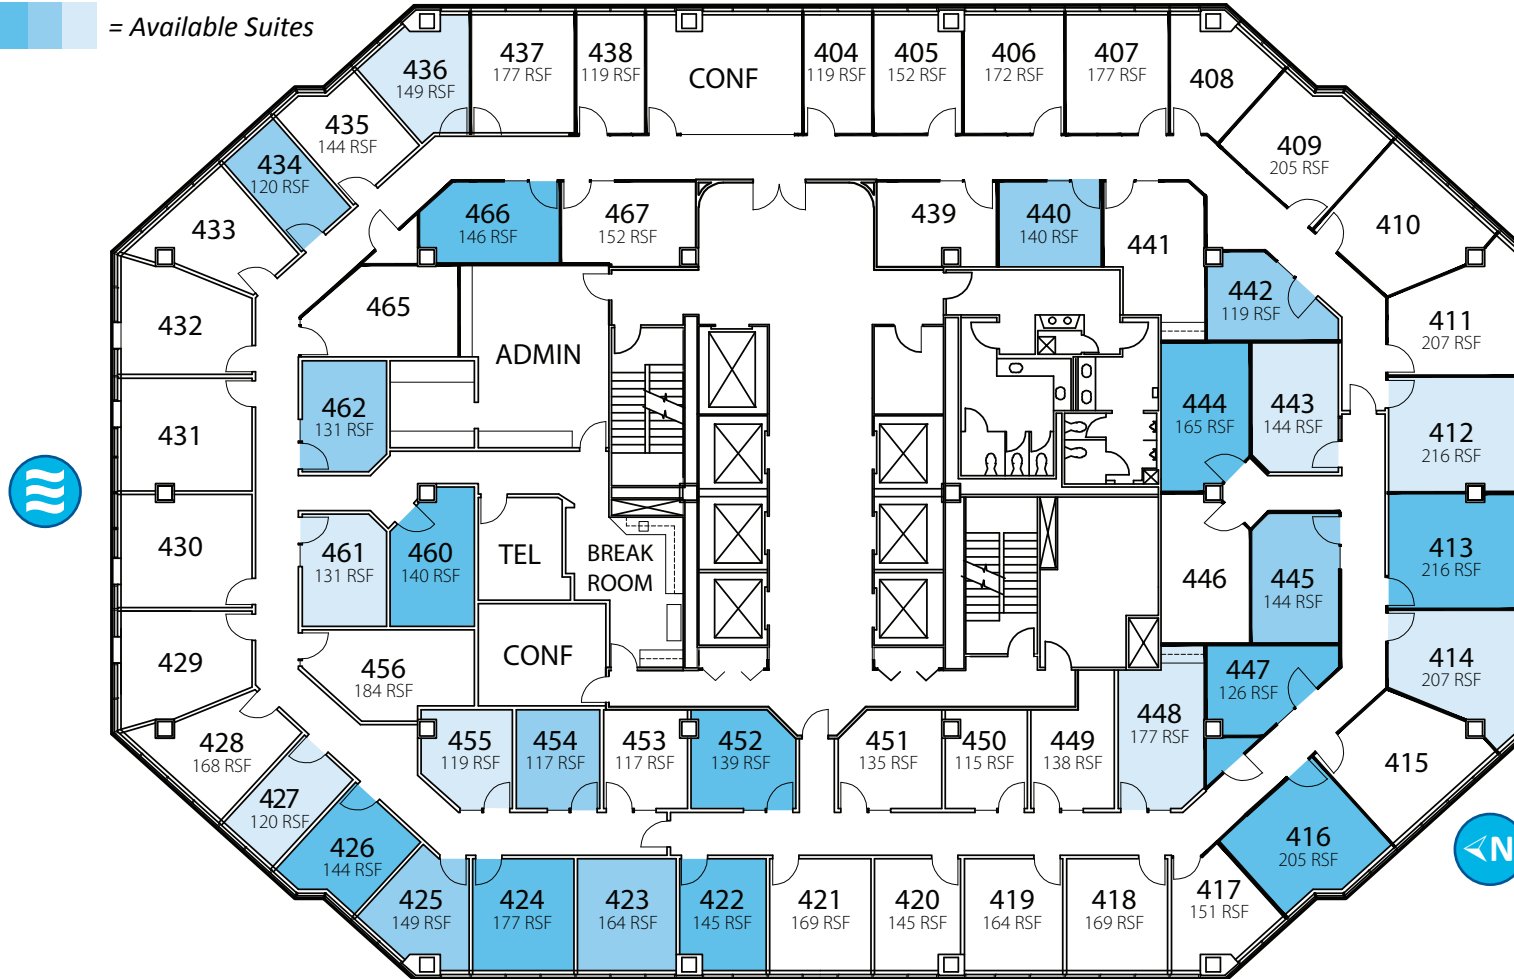

FLOOR PLANS

RIVERCENTER EXECUTIVE SUITES

Pricing starting at \$300 per month

= Available Suites

RIVERCENTER I

4th FLOOR

AVAILABLE SPACE

> FOR MORE INFORMATION