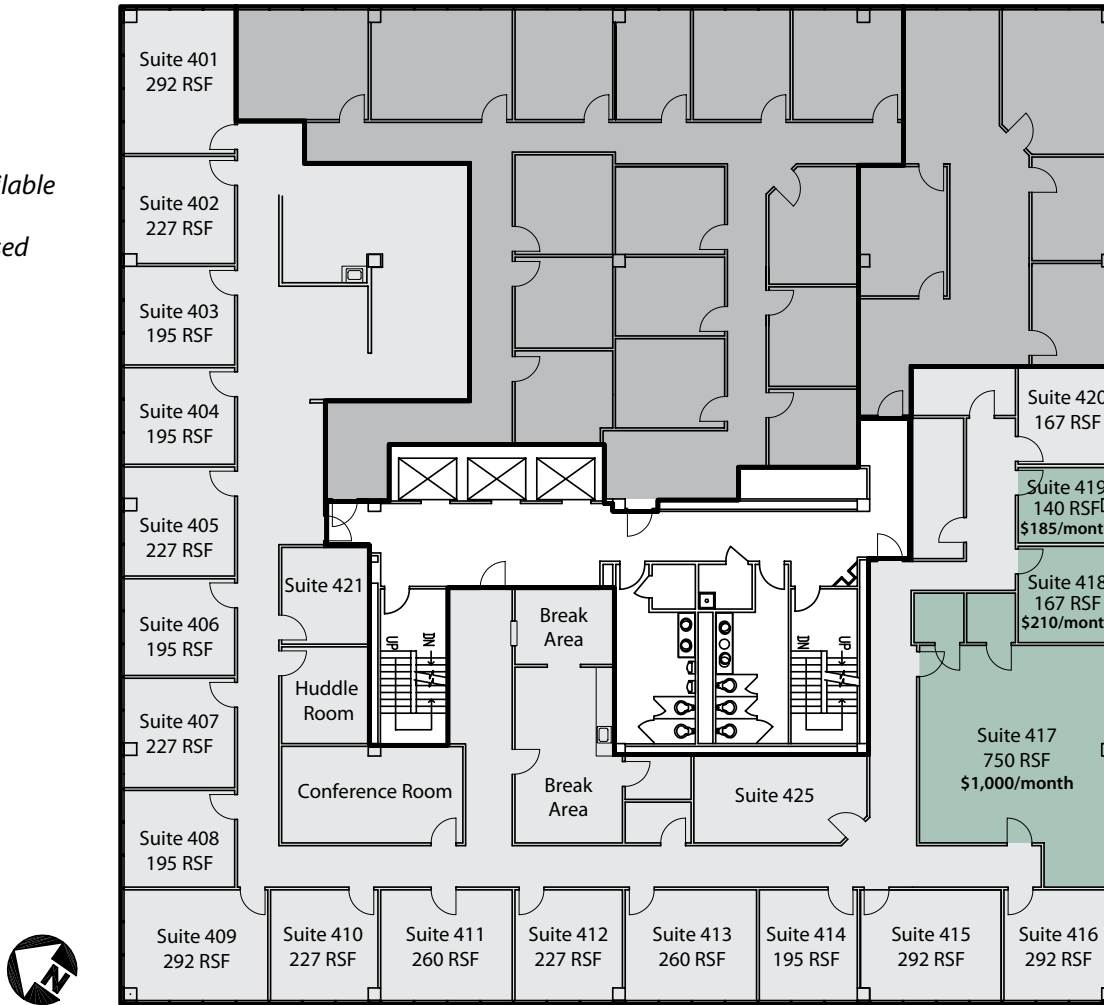

EXECUTIVE SUITES – PRIVATE OFFICES

Fourth Floor
140-750 RSF

 = Available
 = Leased

LOOKOUT CORPORATE CENTER

Brett Lowery 859.292.5548 office • 937.974.5631 cell • blowery@corporex.com
Trevor Wellbrock 859.292.5583 office • 859.803.5743 • twellbrock@corporex.com