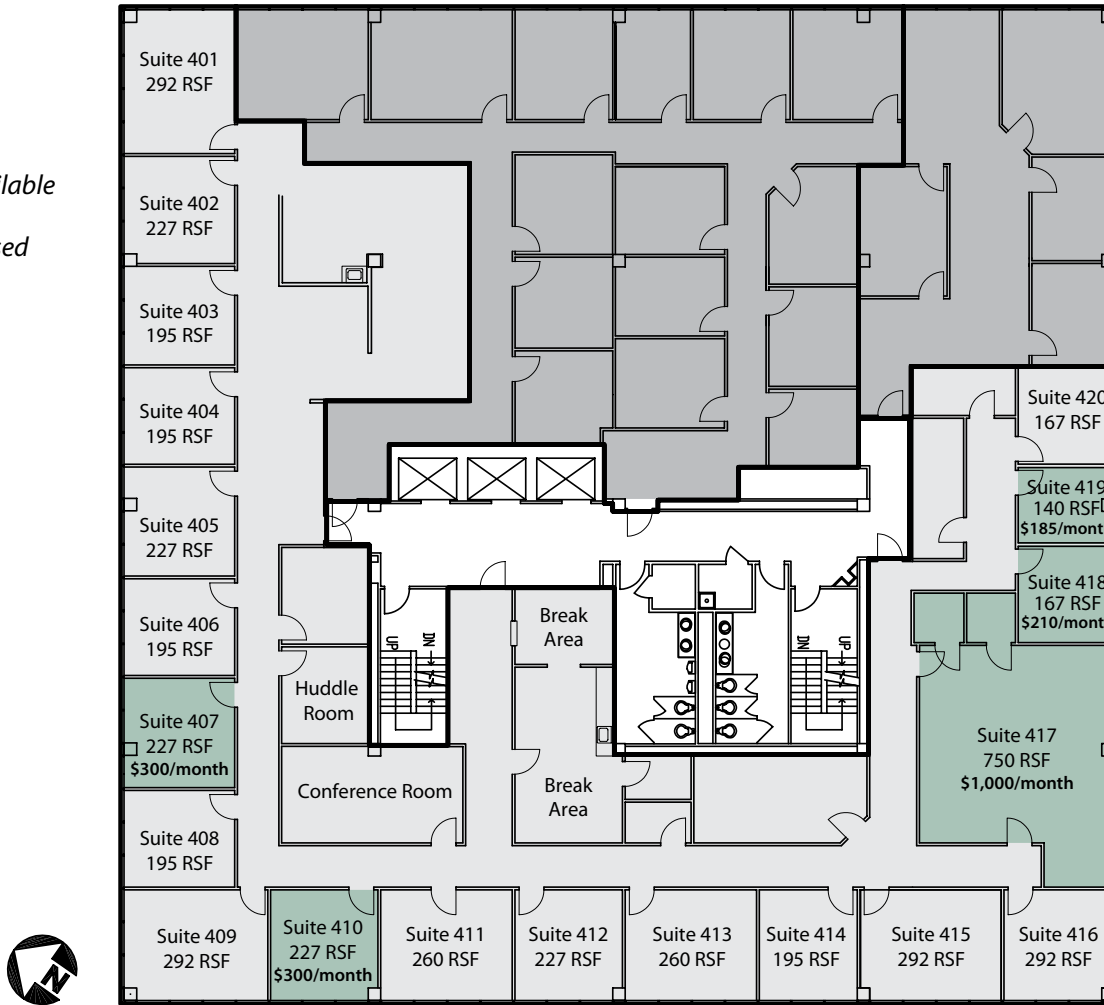

EXECUTIVE SUITES – PRIVATE OFFICES

Fourth Floor
140-750 RSF

 = Available
 = Leased

LOOKOUT CORPORATE CENTER

Brett Lowery 859.292.5548 office • 937.974.5631 cell • blowery@corporex.com